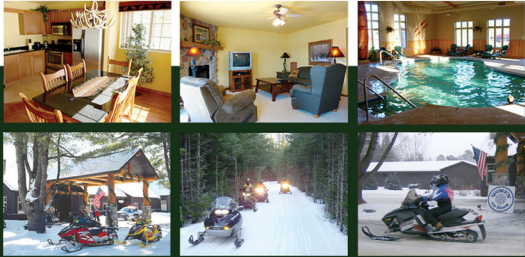

## SNOWMOBILING

SPECIAL PACKAGE RATES AVAILABLE

Wild Eagle Lodge is located in the Snowmobile Capital of the World, and is Pit Stop #20 on the Sno-Eagles Trail.

[www.WILDEAGLELODGE.COM](http://www.WILDEAGLELODGE.COM)

## SNOWMOBILING

SPECIAL PACKAGE RATES AVAILABLE

Eagle River, Wisconsin is the Snowmobile Capital of the World and at Wild Eagle Lodge you can hit the 500 miles of groomed trails directly from the resort! Relax in the resort's hot tub after a long day of trail riding or at Boondocker's Lounge with a drink. In addition, if your snowmobile needs a little work while you stay enjoy our complimentary heated snowmobile garage. Will you be traveling with a large group? Our Group Sales Department would be happy to assist you in setting up your lodging as well as restaurant and pit stops you may be interested in!

The Wild Eagle Lodge offers 1, 2 and 3 bedroom lodge home condominiums with two full baths and an amenity-filled kitchen in each unit. In addition, each unit offers a gas fireplace and spectacular lake views.

### AMENITIES INCLUDE:

- Secure snowmobile and trailer parking
- Heated garage for repairs
- Massages by appointment
- Boondocker's Lounge
- Indoor pool, hot tub, children's pool, and sauna
- High speed internet (T1) with VPN capability in each lodge home