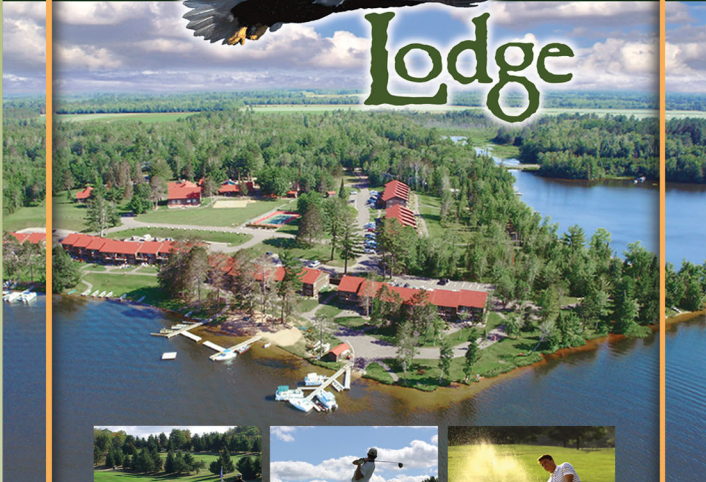

NORTHWOODS GOLF

SPECIAL PACKAGE RATES AVAILABLE

Wild Eagle Lodge

EAGLE RIVER, WI

After a day on the course, why not enjoy more of our fabulous Northwoods with a stay at Wild Eagle Lodge.

**Proud Member of the
Great Northwoods Golf Trail**

www.WILDEAGLELODGE.COM

NORTHWOODS GOLF SPECIAL PACKAGE RATES AVAILABLE

The ideal golf getaway can be yours at Wild Eagle Lodge in beautiful Eagle River, Wisconsin. Wild Eagle Lodge is minutes from twelve golf courses in the area. Offering expert 18-hole courses to novice par three's, there is a course to challenge every skill level. Unwind after a day on the links in one of our one, two, or three bedroom lodge homes situated on the World Famous Eagle River Chain of 28 Lakes. Each lodge home condominium offers exquisite lake views, a gas fireplace, full kitchen and two full bathrooms.