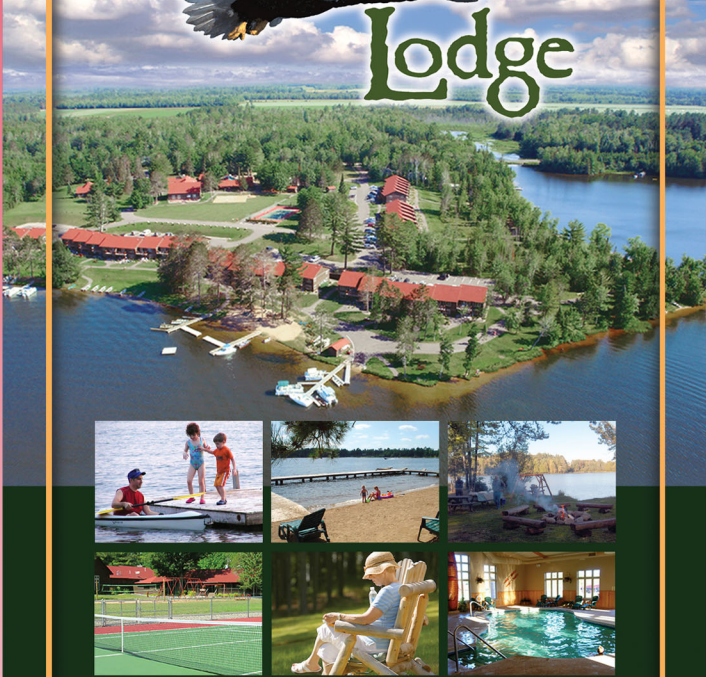

FAMILY REUNIONS

SPECIAL PACKAGE RATES AVAILABLE

With 76 Lakeside Lodge Homes and bountiful amenities, Wild Eagle Lodge is the perfect place to make memories that will last a lifetime.

www.WILDEAGLELODGE.COM

FAMILY REUNIONS

SPECIAL PACKAGE RATES AVAILABLE

Join us at Wild Eagle Lodge, offering 1,900 feet of frontage on Duck and Lynx Lakes along the Eagle River Chain of Lakes. We will customize a reunion package especially for you and your family. Whether you would prefer a formal banquet, or a lakeside picnic, we strive to fulfill all of your requests. Perhaps a golf outing, water skiing lessons, or a pontoon party? Thinking of a winter reunion? Wild Eagle Lodge can assist with snowmobile rentals, sleigh rides, or a cross country ski outing.

We offer ample dock space outside your lodge home condominium, a sand beach and a host of fun family activities. Wild Eagle Lodge offers one, two and three bedroom lodge home condominiums with a full kitchen, two full baths, gas fireplace, deck or patio, charcoal grill and beautiful lake views.