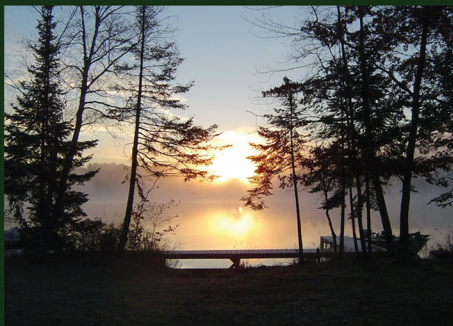

www.WILDEAGLELODGE.COM

BUSINESS RETREATS

SPECIAL PACKAGE RATES AVAILABLE

Wild Eagle Lodge is the ideal location for your next business retreat! Wild Eagle Lodge offers indoor and outdoor meeting space, from Boondockers meeting room to brainstorming around a campfire.

The resort offers 76 lodge home condominiums with full kitchens and two full bathrooms in each home. Why not unwind with a guided fishing excursion or a round of golf at one of the areas seven nearby golf courses? Wild Eagle Lodge offers indoor and outdoor catering as well as Boondockers Lounge for your enjoyment at the end of the day.

AMENITIES INCLUDE:

- Deluxe lakeside accommodations
- Indoor pool, hot tub, children's pool, and sauna
- High speed internet (T1) with VPN capability in each lodge home
- Dedicated event coordinator
- Audio/video equipment
- Meeting rooms
- Massage services available
- On-site catering
- Restaurant and bar