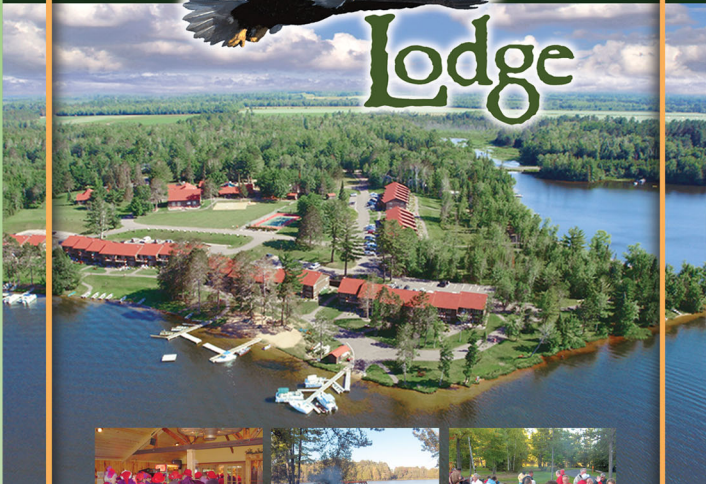

BUSINESS RETREATS

SPECIAL PACKAGE RATES AVAILABLE

With a full itinerary of activities specially designed for your group, what better place can you think of for a brainstorming session?

www.WILDEAGLELODGE.COM

BUSINESS RETREATS

SPECIAL PACKAGE RATES AVAILABLE

Wild Eagle Lodge is the ideal location for your next business retreat! Wild Eagle Lodge offers indoor and outdoor meeting space, from Boondockers meeting room to brainstorming around a campfire.